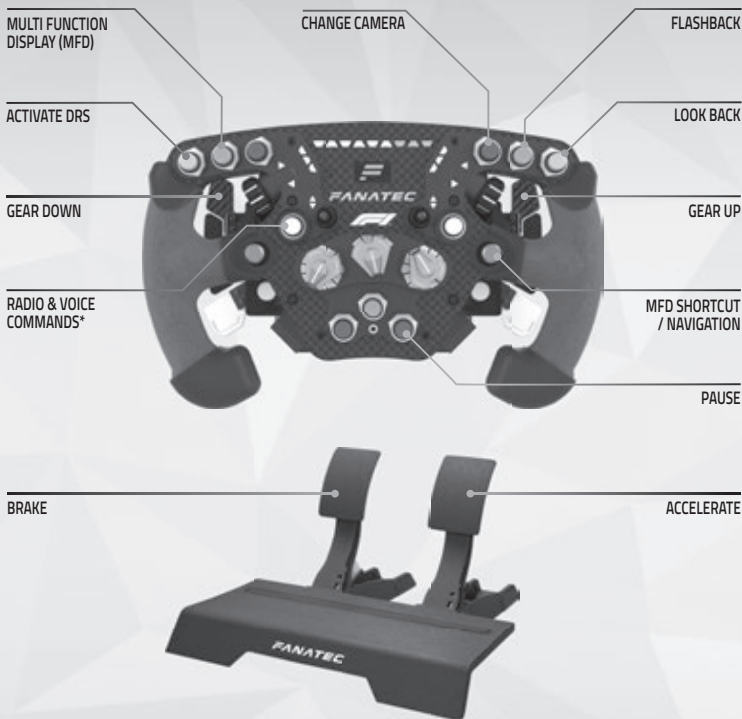

RACING WHEEL

F1® 2019 is compatible with a wide range of wheels, pedals and gear shifters from a number of different manufacturers. For a full list of compatible devices visit: www.codemasters.com/F12019CompatibleDevices

CUSTOMER SUPPORT

ENGLISH

Email / Web: custservice@codemasters.com

CREDITS

To view the full licensing credits for F1® 2019 please visit:

www.codemasters.com/F12019credits